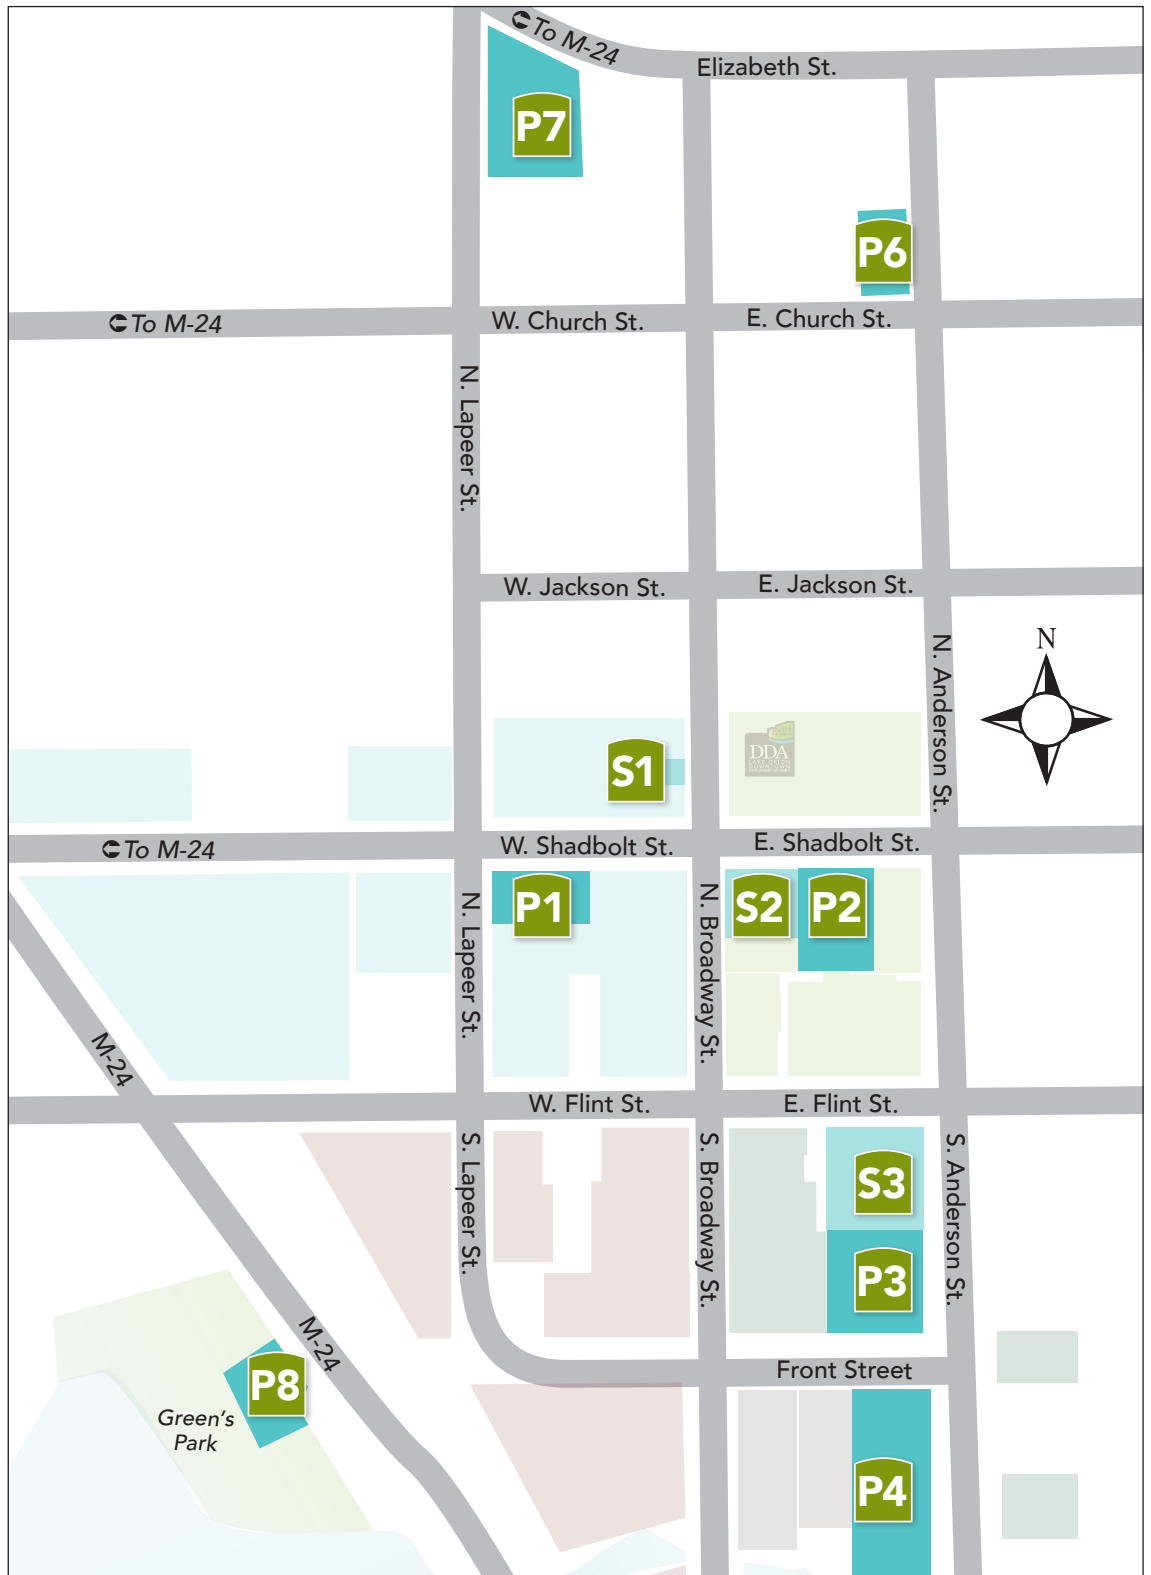

DOWNTOWN LAKE ORION PARKING

Parking Lots

- P1 N. Lapeer
- P2 E. Shadbolt
- P3 S. Anderson
- P4 Children's Park
- P5 Art Center
- P6 Village/Police

Shared Lots

- P7 Elizabeth Street
- P8 Green's Park
- S1 N. Broadway
- S2 Lake Orion Review
- S3 E. Flint

- **Shared lots** are open to the public after normal business hours.
- Maximum of 23 hour parking in **public lots**, except for a **6-hour limit** in lots P2 and P3.
- **On-street** downtown parking limited to 2 hours.
- **No parking on downtown streets** between 3 am – 5 am.

Children's Park

Meek's Park